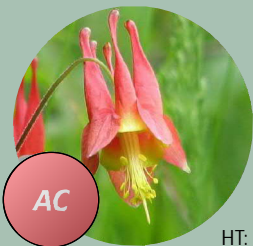

PLANT PALETTE

FULL SUN GARDEN 1

PLANTING DETAILS

Note:
Hummingbirds, butterflies,
and bees are all frequent
visitors of the forbs listed.

Carex blanda
Common wood sedge

HT: 1'

Eragrostis spectabilis
Purple lovegrass

HT: 1-2'

Schizachyrium scoparium
Little bluestem

HT: 2-4'

Aquilegia canadensis
Red columbine

HT: 2-3'

Asclepias Spp.
Milkweed species

HT: 1-2.5'

Echinacea purpurea
Purple coneflower