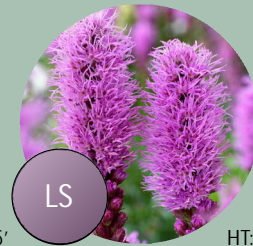

PLANT PALETTE

FULL SUN GARDEN 1

PLANTING DETAILS

Note:
Hummingbirds, butterflies,
and bees are all frequent
visitors of the forbs listed.

Carex blanda
Common wood sedge

HT: 1'

Eragrostis spectabilis
Purple lovegrass

HT: 1-2'

Schizachyrium scoparium
Little bluestem

HT: 2-4'

Aquilegia canadensis
Red columbine

HT: 2-3'

Asclepias Spp.
Milkweed species

HT: 1-2.5'

Echinacea purpurea
Purple coneflower

HT: 2-5'

Glandularia canadensis
Rose mock vervain

HT: 0.5-1.5'

Liatris spicata
Dense blazingstar

HT: 2-4'

Monarda fistulosa
Wild bergamot

HT: 2-4'

Pycnanthemum tenuifolium
Narrowleaf mountainmint