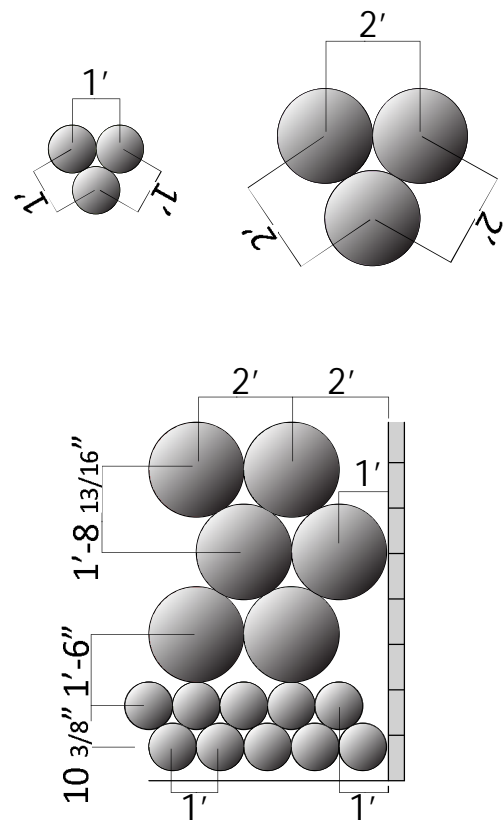

PLANT PALETTE

FULL SUN GARDEN 1

PLANTING DETAILS

Note:
Hummingbirds, butterflies,
and bees are all frequent
visitors of the forbs listed.

Carex blanda
Common wood sedge

HT: 1'

Eragrostis spectabilis
Purple lovegrass

HT: 1-2'

Schizachyrium scoparium
Little bluestem

HT: 2-4'

Aquilegia canadensis
Red columbine

HT: 2-3'

Asclepias Spp.
Milkweed species

HT: 1-2.5'

Echinacea purpurea
Purple coneflower

HT: 2-5'

Glandularia canadensis
Rose mock vervain

HT: 0.5-1.5'

Liatris spicata
Dense blazingstar

HT: 2-4'

Monarda fistulosa
Wild bergamot

HT: 2-4'

Pycnanthemum tenuifolium
Narrowleaf mountainmint