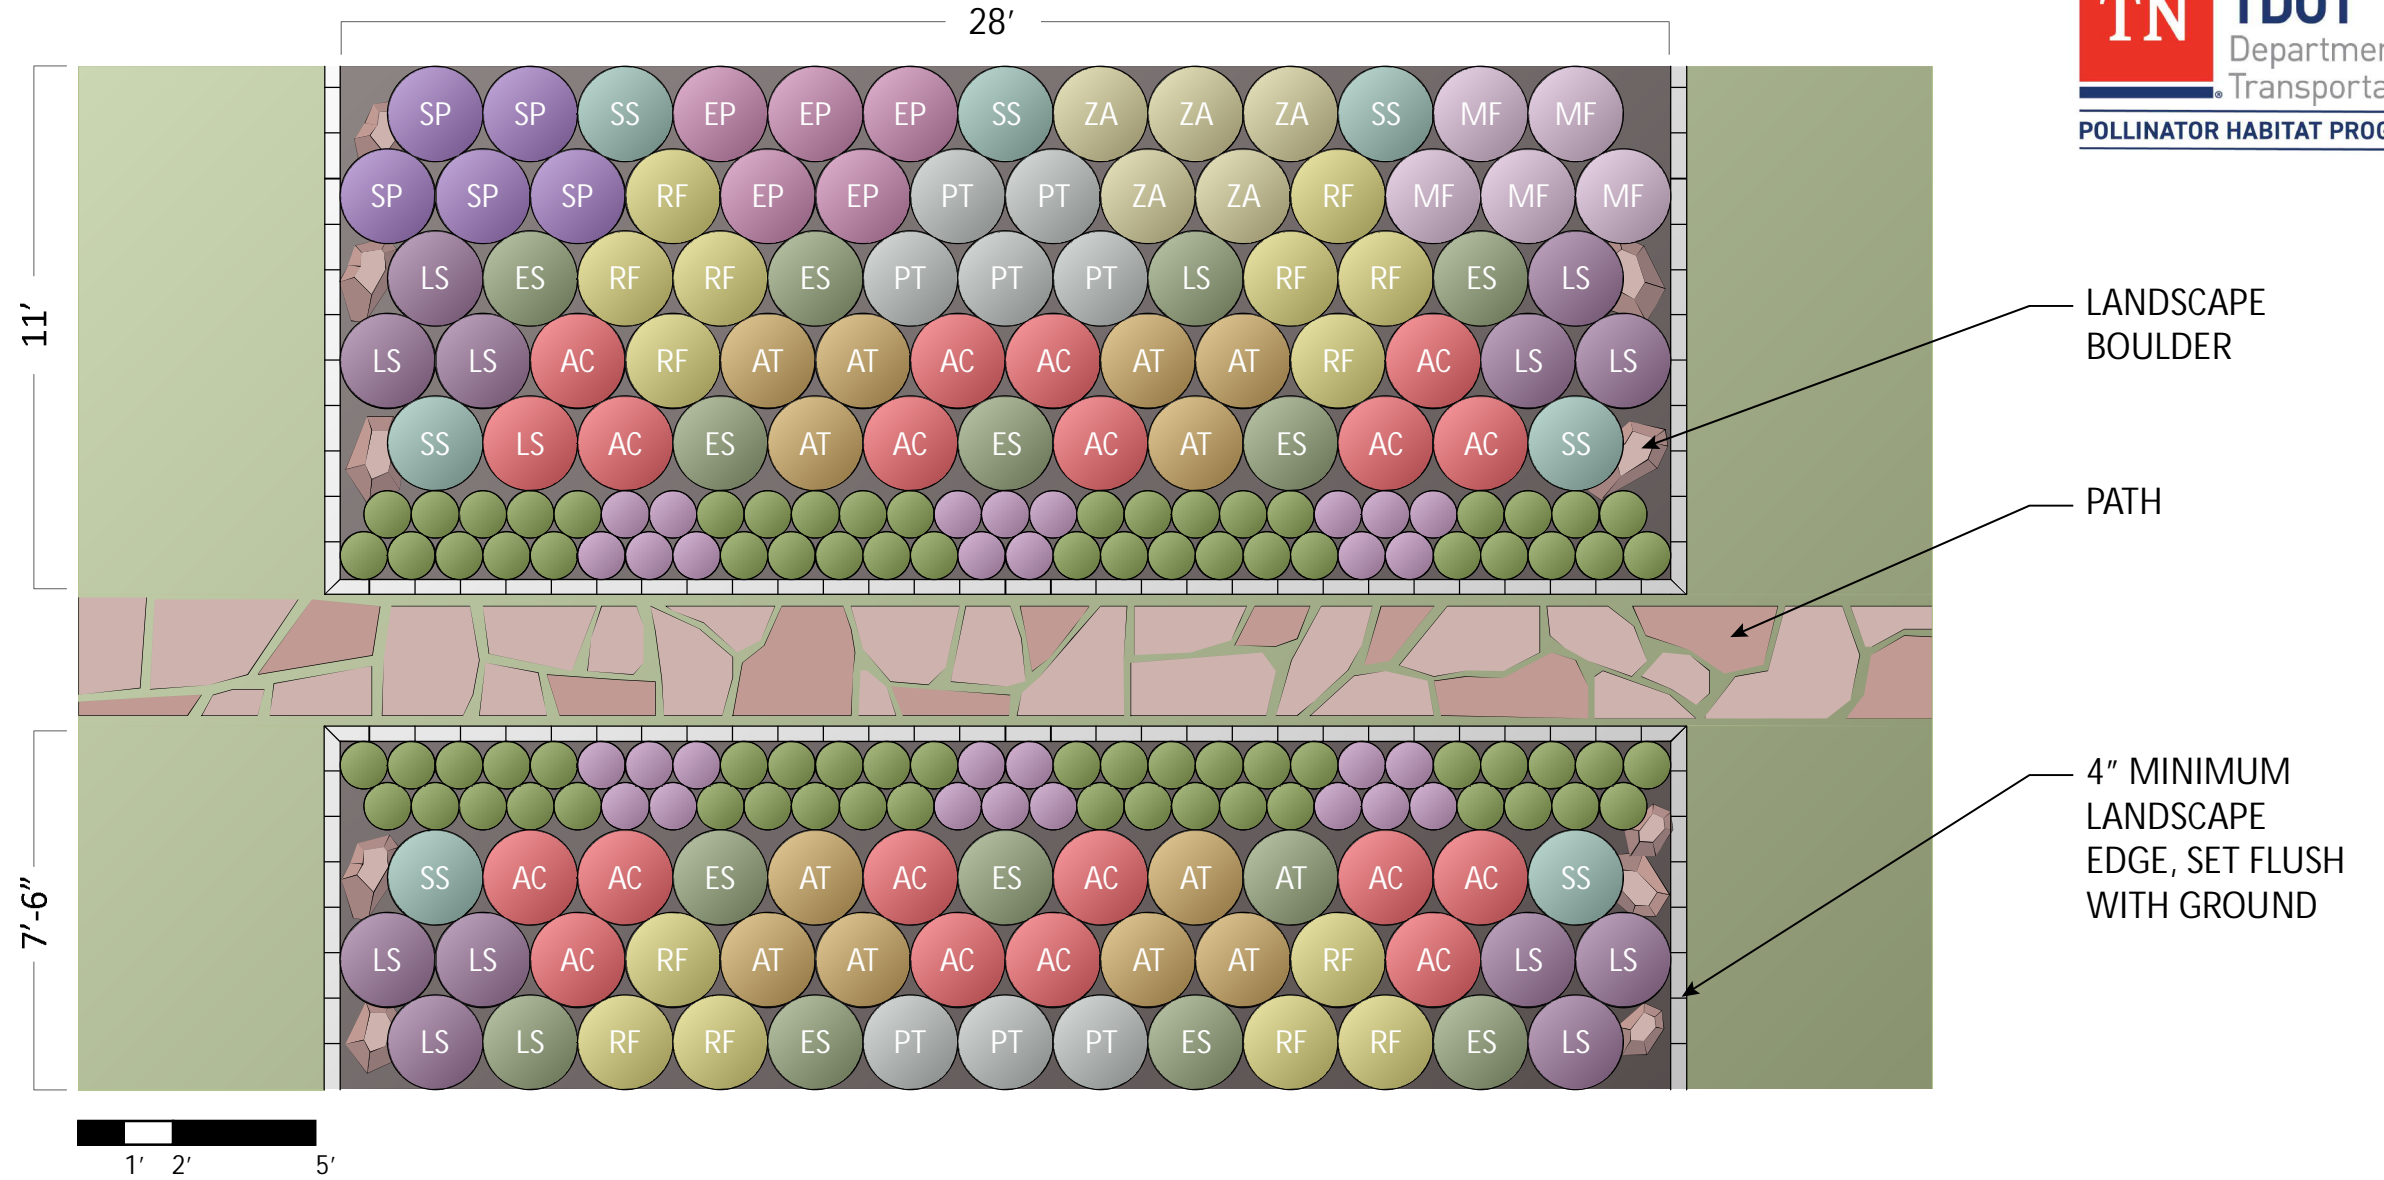

PLANT PALETTE

FULL SUN GARDEN 1

PLANTING DETAILS

Note:
Hummingbirds, butterflies,
and bees are all frequent
visitors of the forbs listed.

Carex blanda
Common wood sedge

HT: 1'

Eragrostis spectabilis
Purple lovegrass

HT: 1-2'

Schizachyrium scoparium
Little bluestem

HT: 2-4'

Aquilegia canadensis
Red columbine

HT: 2-3'

Asclepias Spp.
Milkweed species

HT: 1-2.5'

Echinacea purpurea
Purple coneflower

HT: 2-5'

Glandularia canadensis
Rose mock vervain

HT: 0.5-1.5'

Liatris spicata
Dense blazingstar

HT: 2-4'

Monarda fistulosa
Wild bergamot

HT: 2-4'

Pycnanthemum tenuifolium
Narrowleaf mountainmint

HT: 2-3'

Rudbeckia fulgida
Orange coneflower

HT: 2-3'

Symphyotrichum patens
Late purple aster

HT: 2-3'

Zizia aurea
Golden zizia

HT: 1.5-3'